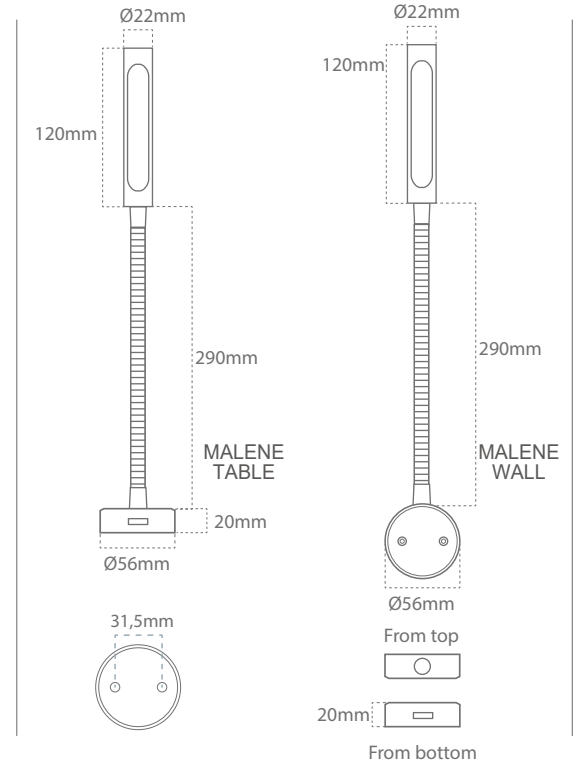

Casolux Marine light

Marine light system

MALENE TOUCH BLACK

GB

IP20

Power
0,5 - 2 w

Efficiency
85 Lm/w

Lifetime
50.000 Hours
(70% Lumen maintenance)

Input
10-29 VDC

Material
Aluminium

MALENE TOUCH BLACK
TABLE version

MALENE TOUCH BLACK
WALL version

Product code	Lumen output	Beam	Power	CCT	USB Output
MALENE-TO-BL-WALL-10-29V	170 lm	110°	RED 0,5 - WW 2 w	RED - 3000K	5V, 2Am
MALENE-TO-BL-TABLE-10-29V	170 lm	110°	RED 0,5 - WW 2 w	RED - 3000K	5V, 2Am