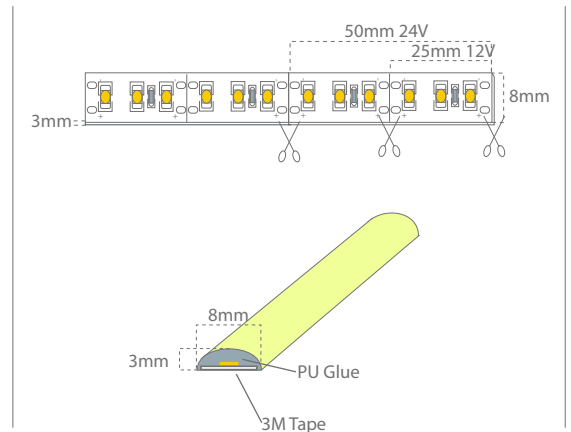

Casolux Marine light

Marine light system

LINE - LED Flexible PU strip- IP64

GB

IP64

Power
9,6 w/m

Efficiency
720 Lm/m

Lifetime
50.000 Hours
(70% Lumen maintenance)

Input
12 / 24 VDC

Material
PU

Product code	Length	Lumen	Beam	Power	Volt	CCT	CRI
CALL12V-1875MM-3500K	1,8 m	720 Lm/m	120°	9,6 W/m	12 VDC	3500 K	> 97
CALL12V-5000MM-3500K	5 m	720 Lm/m	120°	9,6 W/m	12 VDC	3500 K	> 97
CALL24V-1875MM-3500K	1,8 m	720 Lm/m	120°	9,6 W/m	24 VDC	3500 K	> 97
CALL24V-5000MM-3500K	5 m	720 Lm/m	120°	9,6 W/m	24 VDC	3500 K	> 97

Feature

- IP 64 Flexible and cuttable LED line.
- LED's are completely sealed in polyurethane.
- 120 LED's per meter.
- 50 cm cable in one end, other end without cable.
- 3M tape at backside.
- Operating temperature -20° - +45°

Benefit

- High reliability
- Maintenance free
- Cut option for every 2,5 cm in 12V and every 5 cm in 24V

Application

- Marine and Autocamp light

Accessories: Plastic clips.