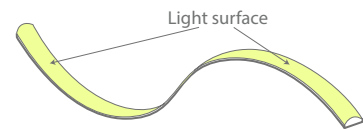

Casolux Marine light

Marine light system

LINE - LED Flexible PU strip- IP64

GB

IP64

Power
9,6 w/m

Efficiency
720 Lm/m

Lifetime
50.000 Hours
(70% Lumen maintenance)

Input
12 / 24 VDC

Material
PU

Product code	Length	Lumen	Beam	Power	Volt	CCT	CRI
CALL12V-1875MM-3500K	1,8 m	720 Lm/m	120°	9,6 W/m	12 VDC	3500 K	> 97
CALL12V-5000MM-3500K	5 m	720 Lm/m	120°	9,6 W/m	12 VDC	3500 K	> 97
CALL24V-1875MM-3500K	1,8 m	720 Lm/m	120°	9,6 W/m	24 VDC	3500 K	> 97
CALL24V-5000MM-3500K	5 m	720 Lm/m	120°	9,6 W/m	24 VDC	3500 K	> 97

Feature

- IP 64 Flexible and cuttable LED line.
- LED's are completely sealed in polyurethane.
- 120 LED's per meter.
- 50 cm cable in one end, other end without cable.
- 3M tape at backside.
- Operating temperature -20° - +45°