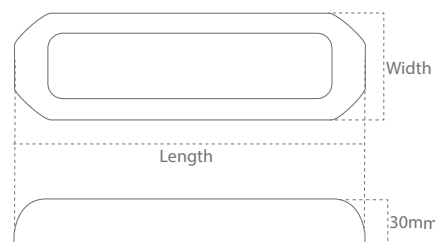

Input
12 V AC/DC

Material
PA

10W

20W

	Length	Width
10W	210mm	80mm
20W	290mm	110mm

Back

Side

Product code	Lumen output	Beam	Power	CCT
UNDERWATER-10W-4500K	900 lm	120°	10 W	4500 K
UNDERWATER-20W-4500K	1800 lm	120°	20 W	4500 K

Feature

- IP68 design with integral thermal management for long life.
- High precision machining ensures perfect mechanical fit for long life.
- Underwater light IP68 approved down to 20 meters.
- Surface mounted with screws.
- Can be custom made with RGB light with Wifi controller. 7 Watts or 15 Watts 12V DC
- Cable is 2 meter.