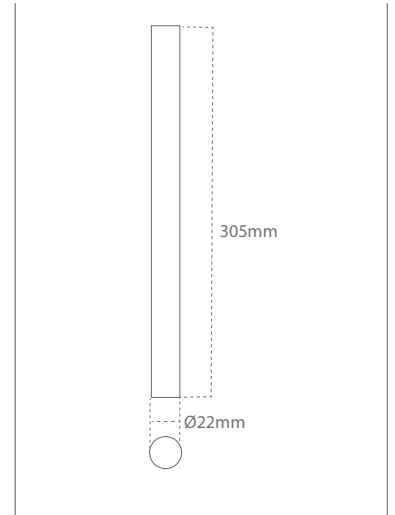

Casolux Marine light

Marine light system

CABINET LIGHT - ROUND

GB

IP20

Power
2,3 w

Efficiency
87 Lm/w

Lifetime
40.000 Hours
(70% Lumen maintenance)

Input
5 VDC

Material
Aluminum

Bottom w/charger input

Brakcet for screw, with magnet or 3M tape

Top w/Touch

Product code	Lumen output	Beam	Power	CCT	Battery	Input
CABINET-ROUND-SILVER	200 lm	120°	2,3w	3000K to 6000K	3,7V, 2000mAh	5V