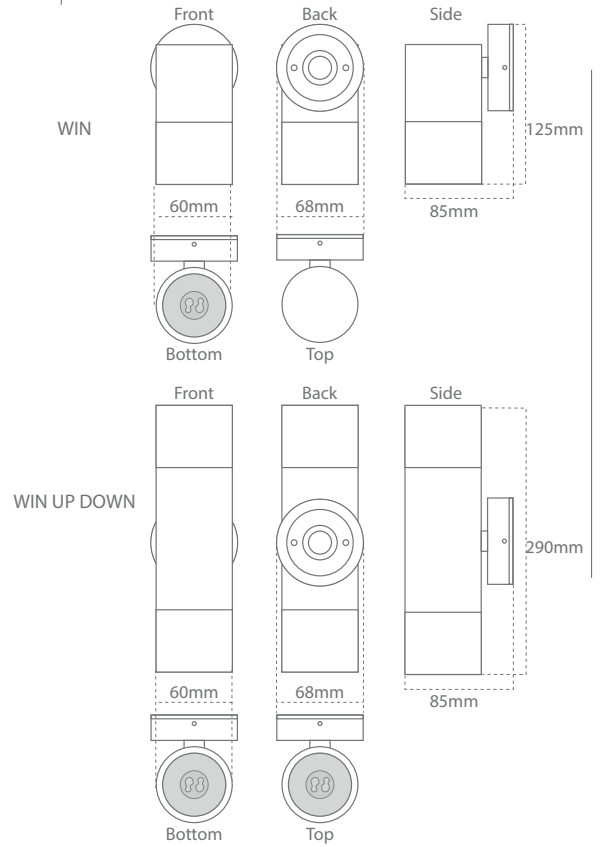

# Casolux General light

General light system

WIN

GB

IP65

Power  
GU10 max 35 w

Input  
220-240 V AC  
Optional 10-30 V DC

Material  
Stainless steel

WIN

WIN UP DOWN

WIN

WIN UP DOWN

Product code	Beam	Power	Base type
WIN-SS-GU10	70°	LED, halogen bulb max 35w	GU 10
WIN-UP-DOWN-SS-GU10	2 x 70°	LED, halogen bulb max 35w	2 x GU 10