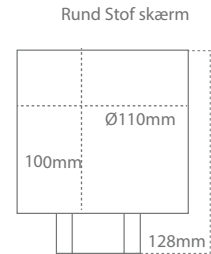

# Casolux Marine light

Marine light system

WALLIS SMALL

GB

IP20

Power  
LED G4 1,5 w

Input  
10-30 VDC

Material  
Stainless steel

Product code	Beam	LED Bulb / Power	USB Output
WALLIS-SS-BIG-RO-USB-G4 160x115	2x100°	10-30 VDC / G4 LED Bulb 1,5 w	5V, 1Am
WALLIS-SS-BIG-SQ-USB-G4 160x160x115	2x100°	10-30 VDC / G4 LED Bulb 1,5 w	5V, 1 Am