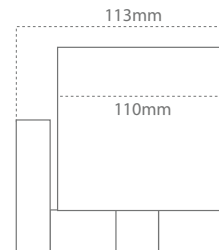

# Casolux Marine light

Marine light system

WALLIS SMALL

GB

IP20

Power  
LED G4 1,5 w

Input  
10-30 VDC

Material  
Stainless steel

Product code	Beam	LED Bulb / Power	USB Output
WALLIS-SS-BIG-RO-USB-G4 160x115	2x100°	10-30 VDC / G4 LED Bulb 1,5 w	5V, 1Am
WALLIS-SS-BIG-SQ-USB-G4 160x160x115	2x100°	10-30 VDC / G4 LED Bulb 1,5 w	5V, 1 Am