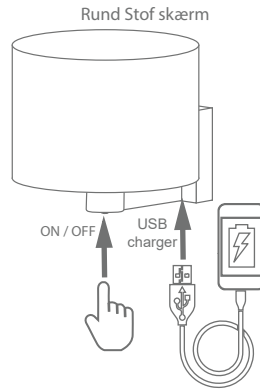

# Casolux Marine light

Marine light system

WALLIS SMALL

GB

IP20

Power  
LED G4 1,5 w

Input  
10-30 VDC

Material  
Stainless steel

Product code	Beam	LED Bulb / Power	USB Output
WALLIS-SS-BIG-RO-USB-G4 160x115	2x100°	10-30 VDC / G4 LED Bulb 1,5 w	5V, 1Am
WALLIS-SS-BIG-SQ-USB-G4 160x160x115	2x100°	10-30 VDC / G4 LED Bulb 1,5 w	5V, 1 Am

## Feature

- Wall light in polished stainless steel ensures corrosion free product
- IP20 design with integrated heat management for long life
- Switch with touch function
- With USB charger