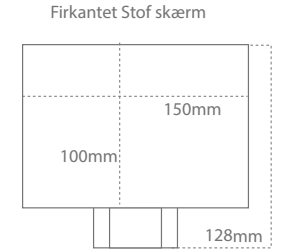

# Casolux Marine light

Marine light system

WALLIS SMALL

GB

IP20

Power  
LED G4 1,5 w

Input  
10-30 VDC

Material  
Stainless steel

Product code	Beam	LED Bulb / Power	USB Output
WALLIS-SS-BIG-RO-USB-G4 160x115	2x100°	10-30 VDC / G4 LED Bulb 1,5 w	5V, 1Am
WALLIS-SS-BIG-SQ-USB-G4 160x160x115	2x100°	10-30 VDC / G4 LED Bulb 1,5 w	5V, 1 Am