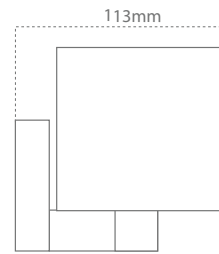

# Casolux Marine light

Marine light system

WALLIS SMALL

GB

IP20

Power  
LED G4 1,5 w

Input  
10-30 VDC

Material  
Stainless steel

Product code	Beam	LED Bulb / Power	USB Output
WALLIS-SS-BIG-RO-USB-G4 160x115	2x100°	10-30 VDC / G4 LED Bulb 1,5 w	5V, 1Am
WALLIS-SS-BIG-SQ-USB-G4 160x160x115	2x100°	10-30 VDC / G4 LED Bulb 1,5 w	5V, 1 Am