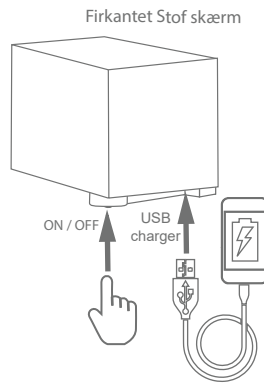

# Casolux Marine light

Marine light system

WALLIS SMALL

GB

IP20

Power  
LED G4 1,5 w

Input  
10-30 VDC

Material  
Stainless steel

Product code	Beam	LED Bulb / Power	USB Output
WALLIS-SS-BIG-RO-USB-G4 160x115	2x100°	10-30 VDC / G4 LED Bulb 1,5 w	5V, 1Am
WALLIS-SS-BIG-SQ-USB-G4 160x160x115	2x100°	10-30 VDC / G4 LED Bulb 1,5 w	5V, 1 Am

## Feature

- Wall light in polished stainless steel ensures corrosion free product
- IP20 design with integrated heat management for long life
- Switch with touch function
- With USB charger