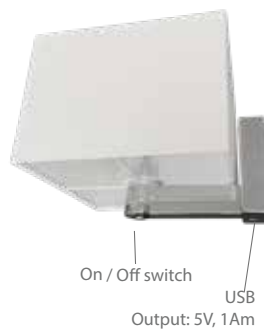

Casolux Marine light

Marine light system

WALLIS LARGE

GB

IP20

Power
LED G4 1,5 w

Input
10-30 VDC

Material
Stainless steel

Round fabric lampshade

Square fabric lampshade

Product code	Beam	LED Bulb / Power	USB Output
WALLIS-SS-BIG-RO-USB-G4 160x115	2x100°	10-30 VDC / G4 LED Bulb 1,5 w	5V, 1Am
WALLIS-SS-BIG-SQ-USB-G4 160x160x115	2x100°	10-30 VDC / G4 LED Bulb 1,5 w	5V, 1Am

Feature

- Wall light in polished stainless steel ensures corrosion free product
- IP20 design with integrated heat management for long life
- Switch with touch function
- With USB charger

Material

- Stainless steel
- Mirror polished
- Fabric lampshade with stainless steel wire