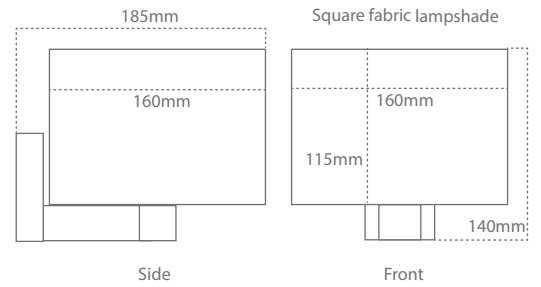

Casolux Marine light

Marine light system

WALLIS LARGE

GB

IP20

Power
LED G4 1,5 w

Input
10-30 VDC

Material
Stainless steel

Round fabric lampshade

Square fabric lampshade

Product code	Beam	LED Bulb / Power	USB Output
WALLIS-SS-BIG-RO-USB-G4 160x115	2x100°	10-30 VDC / G4 LED Bulb 1,5 w	5V, 1Am
WALLIS-SS-BIG-SQ-USB-G4 160x160x115	2x100°	10-30 VDC / G4 LED Bulb 1,5 w	5V, 1Am