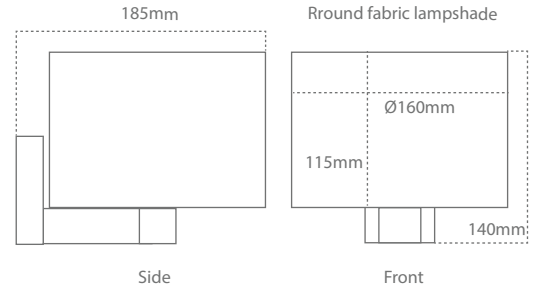

Casolux Marine light

Marine light system

WALLIS LARGE

GB

IP20

Power
LED G4 1,5 w

Input
10-30 VDC

Material
Stainless steel

Round fabric lampshade

Square fabric lampshade

Product code	Beam	LED Bulb / Power	USB Output
WALLIS-SS-BIG-RO-USB-G4 160x115	2x100°	10-30 VDC / G4 LED Bulb 1,5 w	5V, 1Am
WALLIS-SS-BIG-SQ-USB-G4 160x160x115	2x100°	10-30 VDC / G4 LED Bulb 1,5 w	5V, 1Am