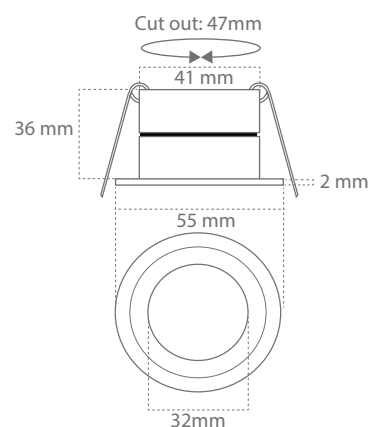

Input
10-30 VDC
(350mA)

Material
Aluminum

Product code	Lumen output	Beam	Power	CCT	CRI
MIE	1030 lm	25°	3 w	2700 K	> 85

Feature

- IP54 design with integral thermal management for long life
- High precision machining ensures perfect mechanical fit for long life
- Anodized aluminum ensures corrosion free product in damp environment
- Also available in 350mA
- High power COB-LED