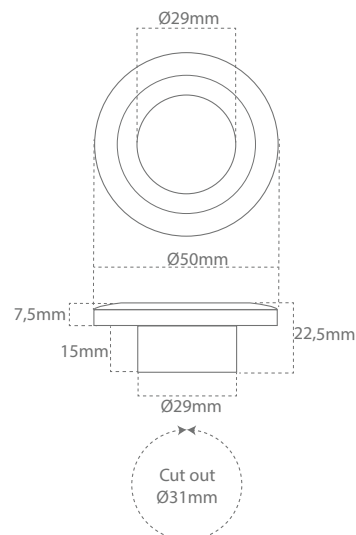

Casolux Marine light

Marine light system

MAX Standard

GB

IP65

Power
3,5w / 1w / 1w

Efficiency
45 Lm/w

Lifetime
40.000 Hours
(70% Lumen maintenance)

Input
10-32 VDC

Material
Stainless steel

MAX-SS-STANDARD

Product code	Lumen output	Beam	Power	CCT	CRI
MAX-SS-10-32V-WW-R-B	162 lm	60°	3,5w / 1w / 1w	3000K + RED + BLUE	> 85

Feature

- IP65 design with integral thermal management for long life
- High precision machining ensures perfect mechanical fit for long life
- Stainless steel ensures corrosion free product in damp environment
- Start with Red light On / Off, Blue light On / Off, White light On / Off.
- SPST and PWM dimable in all colours.