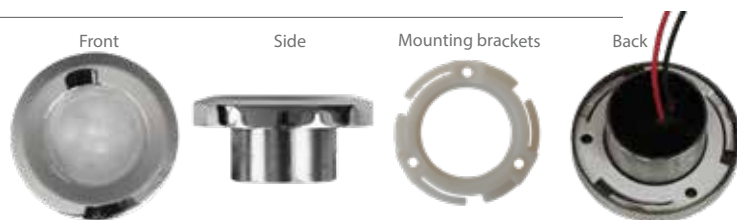

Casolux Marine light

Marine light system

MAX Standard

GB

IP65

Power
3,5w / 1w / 1w

Efficiency
45 Lm/w

Lifetime
40.000 Hours
(70% Lumen maintenance)

Input
10-32 VDC

Material
Stainless steel

MAX-SS-STANDARD

Product code	Lumen output	Beam	Power	CCT	CRI
MAX-SS-10-32V-WW-R-B	162 lm	60°	3,5w / 1w / 1w	3000K + RED + BLUE	> 85

Feature

- IP65 design with integral thermal management for long life
- High precision machining ensures perfect mechanical fit for long life
- Stainless steel ensures corrosion free product in damp environment
- Start with Red light On / Off, Blue light On / Off, White light On / Off.
- SPST and PWM dimable in all colours.

Material

- AISI 316 Stainless steel
- Milky/Frosted glass

Benefit

- High reliability
- Maintenance free

Application

- Marine light