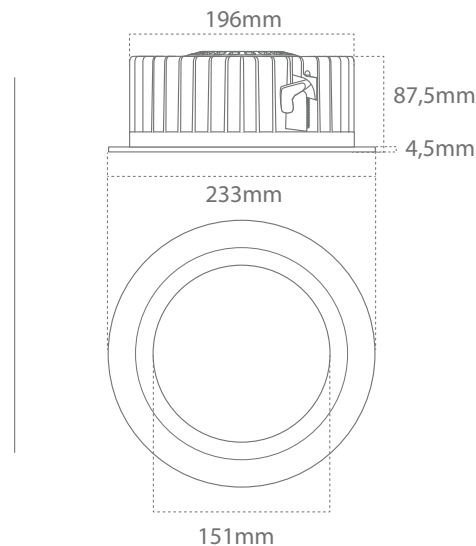

Casolux Marine light

Marine light system

LILLEHOLM 205

GB

IP55

Power
30 w

Efficiency
95 Lm/w

Lifetime
50.000 Hours
(70% Lumen maintenance)

Input
230 VAC

Material
Aluminum

Cut out: 205 mm

Product code	mA	Volt DC	Lumen output	Beam	Power	CCT	CRI
LILLEHOLM-205-30W-WW-9003	840mA	48 VDC	2800 lm	90°	30 w	3000K	>90
LILLEHOLM-205-30W-WW-9010	840mA	48 VDC	2800 lm	90°	30 w	3000K	>90

Feature

- Is delivered with led driver
- High power projector for marine light
- IP55 design with integral thermal management for long life
- High precision machining ensures perfect mechanical fit for long life
- Hard anodized aluminium heatsink ensures corrosion free product in damp environment
- 0,6 meter 2x0,5mm² cable
- Available in WH (RAL 9003) or WH (RAL 9010)