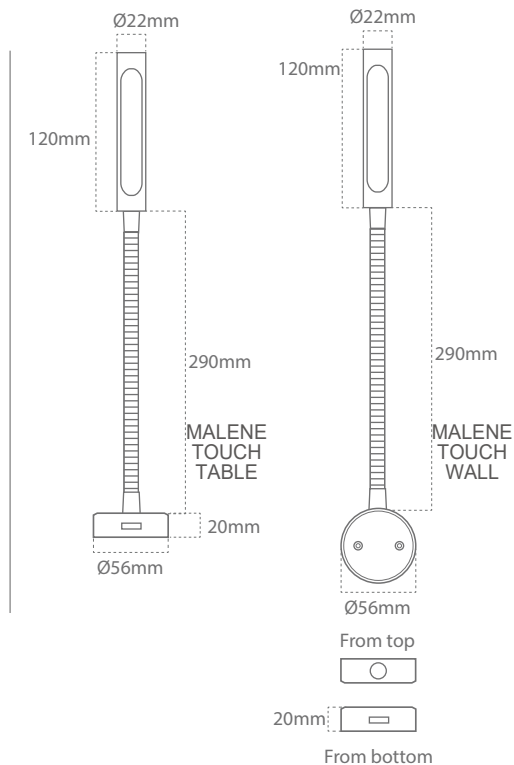

Casolux Marine light

Marine light system

MALENE TOUCH

GB

IP20

Power
0,5 - 2 w

Efficiency
Lm/w

Lifetime
50.000 Hours
(70% Lumen maintenance)

Input
10-29 VDC

Material
Stainless steel

MALENE TOUCH TABLE

MALENE TOUCH WALL

Product code	Lumen output	Beam	Power	CCT	CRI	USB Output
MALENE-TOUCH-TABLE-10-29VDC	170 lm	110°	RED 0,5 - WW 1,8 w	RED - 3000K	> 85	5V, 2Am
MALENE-TOUCH-WALL-10-29VDC	170 lm	110°	RED 0,5 - WW 1,8 w	RED - 3000K	> 85	5V, 2Am

Feature

- High precision machining ensures perfect mechanical fit for long life
- Stainless steel ensures corrosion free product in damp environment
- Touch switch function at the top of the lamp. Short touch for switch ON/OFF/RED-ON/OFF/WHITE
- Warm White light is dimmable. Hold finger on Touch switch and dim light UP / DOWN.
- USB charger in lampbase

Material

- Base and head: Stainless steel
- Flex: Stainless steel inner core, brass with chrome outside

Benefit

- High reliability
- Maintenance free

Application

- Marine light