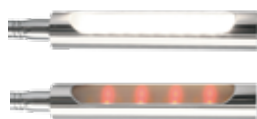

Casolux Marine light

Marine light system

MALENE TOUCH

GB

IP20

Power
0,5 - 2 w

Efficiency
Lm/w

Lifetime
50.000 Hours
(70% Lumen maintenance)

Input
10-29 VDC

Material
Stainless steel

MALENE TOUCH TABLE

MALENE TOUCH WALL

Product code	Lumen output	Beam	Power	CCT	CRI	USB Output
MALENE-TOUCH-TABLE-10-29VDC	170 lm	110°	RED 0,5 - WW 1,8 w	RED - 3000K	> 85	5V, 2Am
MALENE-TOUCH-WALL-10-29VDC	170 lm	110°	RED 0,5 - WW 1,8 w	RED - 3000K	> 85	5V, 2Am

Feature

- High precision machining ensures perfect mechanical fit for long life
- Stainless steel ensures corrosion free product in damp environment
- Touch switch function at the top of the lamp. Short touch for switch ON/OFF/RED-ON/OFF/WHITE
- Warm White light is dimmable. Hold finger on Touch switch and dim light UP / DOWN.
- USB charger in lampbase

Material

- Base and head: Stainless steel
- Flex: Stainless steel inner core, brass with chrome outside

Benefit

- High reliability
- Maintenance free

Application

- Marine light