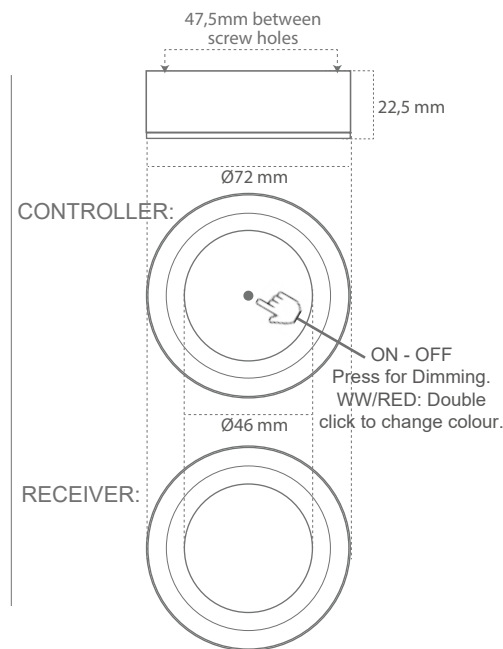

## MALOU CONTROLLER/RECEIVER - SURFACE MOUNTED

GB

IP20  
IP64  
IP65

Power  
3 W

Efficiency  
45-50 Lm/w

Lifetime  
50.000 Hours  
(70% Lumen maintenance)

Input  
9-32 VDC

Material  
Stainless steel  
Aluminum

Controller Surface

Receiver Surface

Controller IP64 Surface

IP20

IP65

IP64

Product code	Front Colour/Quality	IP	Lumen	Beam	Power	Volt	CCT	CRI
CONTROLLER: MALOU-MA-SURFACE-WW	SS	IP20	135	120°	3 W	9-32 VDC	3000 K	> 85
CONTROLLER: MALOU-MA-SURFACE-WW-RED	SS	IP20	135	120°	2 x 3 W	9-32 VDC	3000 K / RED	> 85
CONTROLLER: MALOU-MA-SURFACE-IP64-WW	SS	IP64	135	120°	3 W	9-32 VDC	3000 K	> 85
CONTROLLER: MALOU-MA-SURFACE-IP64-WW-RED	SS	IP64	135	120°	2 x 3 W	9-32 VDC	3000 K / RED	> 85
RECEIVER: MALOU-SL-SURFACE-WW	SS	IP65	150	120°	3 W	9-32 VDC	3000 K	> 85
RECEIVER: MALOU-SL-SURFACE-WW-RED	SS	IP65	150	120°	2 x 3 W	9-32 VDC	3000 K / RED	> 85

### Feature

- Stainless steel (316L) / Anodized aluminum ensures corrosion free product in damp environment.
- All the electronic inside the lamps are sealed to withstand moisture.
- IP64 Controller is made with silicone disk on the On / Off / Dim button for better protection against moisture.
- Toggle and push dimming.
- One Controller can control up to 15 Receivers.
- WW/RED model: Double-click for switch from warm white to red light.