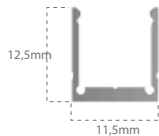

## LINE - LED Flexible PU Strip - 10x10mm - IP68

GB

IP68

Power  
10 w/m

Efficiency  
800Lm/m

Lifetime  
50.000 Hours  
(70% Lumen maintenance)

Input  
24 VDC

Material  
PU

### Bending Up-Down

10x10MM-FLEXIBLE-PROFILE

10x10MM-PROFILE

| Product code                           | IP   | Lumen/m  | Beam | Power/m | Volt   | CCT            | CRI  |
|--|------|----------|------|---------|--------|----------------|------|
| CALL24VDC (X)x10x10MMWW (1,2,3,5meter) | IP68 | 750 lm/m | 120° | 10 w/m  | 24 VDC | 3000 K         | > 85 |
| CALL24VDC5000x10x10MMCW                | IP68 | 800 lm/m | 120° | 10 w/m  | 24 VDC | 4500 K         | > 85 |
| CALL24VDC5000x10x10MMRGB               | IP68 | 400 lm/m | 120° | 10 w/m  | 24 VDC | RED-GREEN-BLUE | > 85 |

10x10MM-FLEXIBLE-PROFILE - STAINLESS STEEL-PROFILE IN 5 METER REEL

10x10MM-PROFILE - ALUMINIUM - PROFILE IN 1 METER PIECES

### Feature

- Flexible and cuttable line led strip made of PU (Polyurethane)
- Flexibel strip with a bending diameter of 150mm.
- Saltwater, UV and High temperature resistant.
- Seamless light without shadows.
- Working temperatur -25° - +65°