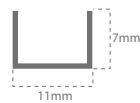

## LINE - LED Flexible PU Strip - 10x10mm - IP68

GB

IP68

Power  
10 w/m

Efficiency  
800Lm/m

Lifetime  
50.000 Hours  
(70% Lumen maintenance)

Input  
24 VDC

Material  
PU

### Bending Up-Down

10x10MM-FLEXIBLE-PROFILE

10x10MM-PROFILE

| Product code                           | IP   | Lumen/m  | Beam | Power/m | Volt   | CCT            | CRI  |
|--|------|----------|------|---------|--------|----------------|------|
| CALL24VDC (X)x10x10MMWW (1,2,3,5meter) | IP68 | 750 lm/m | 120° | 10 w/m  | 24 VDC | 3000 K         | > 85 |
| CALL24VDC5000x10x10MMCW                | IP68 | 800 lm/m | 120° | 10 w/m  | 24 VDC | 4500 K         | > 85 |
| CALL24VDC5000x10x10MMRGB               | IP68 | 400 lm/m | 120° | 10 w/m  | 24 VDC | RED-GREEN-BLUE | > 85 |

10x10MM-FLEXIBLE-PROFILE - STAINLESS STEEL-PROFILE IN 5 METER REEL

10x10MM-PROFILE - ALUMINIUM - PROFILE IN 1 METER PIECES

### Feature

- Flexible and cuttable line led strip made of PU (Polyurethane)
- Flexibel strip with a bending diameter of 150mm.
- Saltwater, UV and High temperature resistant.
- Seamless light without shadows.
- Working temperatur -25° - +65°