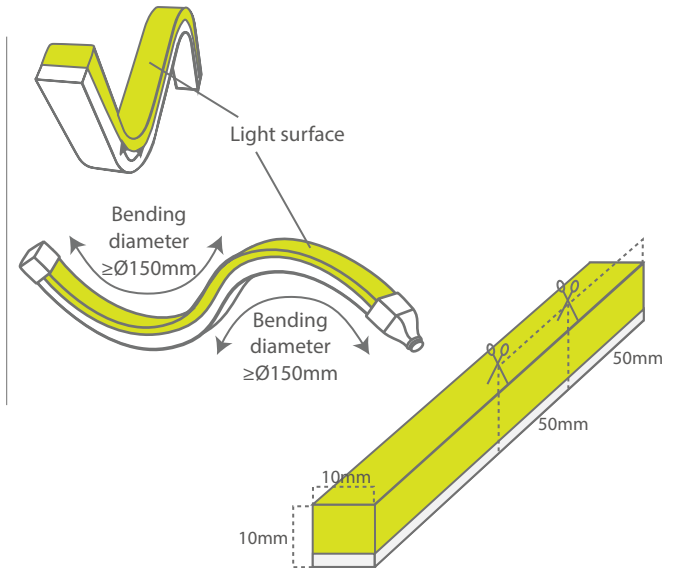

## LINE - LED Flexible PU Strip - 10x10mm - IP68

GB

IP68

Power  
10 w/m

Efficiency  
800Lm/m

Lifetime  
50.000 Hours  
(70% Lumen maintenance)

Input  
24 VDC

Material  
PU

### Bending Up-Down

10x10MM-FLEXIBLE-PROFILE

10x10MM-PROFILE

| Product code                           | IP   | Lumen/m  | Beam | Power/m | Volt   | CCT            | CRI  |
|--|------|----------|------|---------|--------|----------------|------|
| CALL24VDC (X)x10x10MMWW (1,2,3,5meter) | IP68 | 750 lm/m | 120° | 10 w/m  | 24 VDC | 3000 K         | > 85 |
| CALL24VDC5000x10x10MMCW                | IP68 | 800 lm/m | 120° | 10 w/m  | 24 VDC | 4500 K         | > 85 |
| CALL24VDC5000x10x10MMRGB               | IP68 | 400 lm/m | 120° | 10 w/m  | 24 VDC | RED-GREEN-BLUE | > 85 |

10x10MM-FLEXIBLE-PROFILE - STAINLESS STEEL-PROFILE IN 5 METER REEL

10x10MM-PROFILE - ALUMINIUM - PROFILE IN 1 METER PIECES

### Feature

- Flexible and cuttable line led strip made of PU (Polyurethane)
- Flexibel strip with a bending diameter of 150mm.
- Saltwater, UV and High temperature resistant.
- Seamless light without shadows.
- Working temperatur -25° - +65°