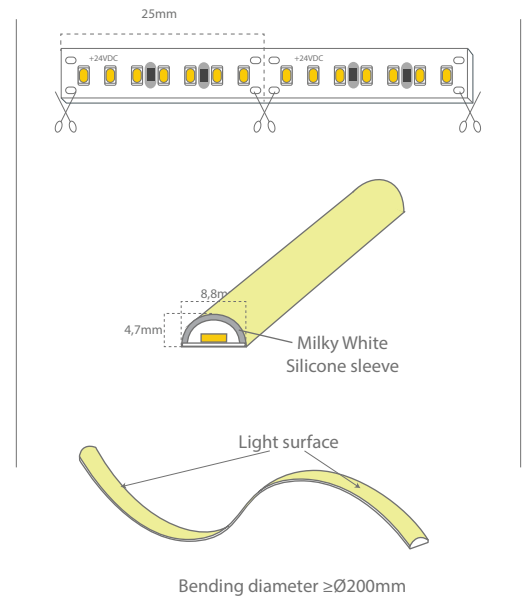

Casolux Marine light

Marine light system

LINE - LED Flexible Milky White silicone strip - IP65

GB

IP65

Power
8 w/m

Efficiency
Lm/m

Lifetime
50.000 Hours
(70% Lumen maintenance)

Input
24 VDC

Material
Silicone

| Product code | Length | IP | Lumen | Beam | Power | Volt | CCT | CRI |
|---------------------------|---------|------|----------|------|-------|--------|--------|------|
| CALL24VDC MILKY 5000MM WW | 5 Meter | IP65 | 180 Lm/m | 120° | 8 W/m | 24 VDC | 3000 K | > 80 |
| CALL24VDC MILKY 7000MM WW | 7 Meter | IP65 | 180 Lm/m | 120° | 8 W/m | 24 VDC | 3000 K | > 80 |

Feature

- IP65 Flexible and cuttable line led strip made of silicone.
- Ultra flexibel strip with 280 pcs LED per merter.
- UV resistant.
- PWM dimmable.

Benefit

- High reliability
- Maintenance free
- Cut option for every 2,5 cm