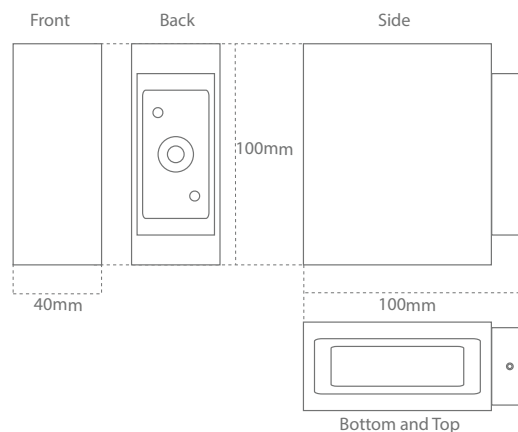

Input
220-240 VAC

Material
Aluminum

| Product code | Lumen output | Beam | Power | CCT |
|---------------------------------|--------------|---------|-------|--------|
| WESTLEY-SQUARE-MINI-AL-BL-6W-WW | 540 | 2 x 70° | 6w | 3000 K |