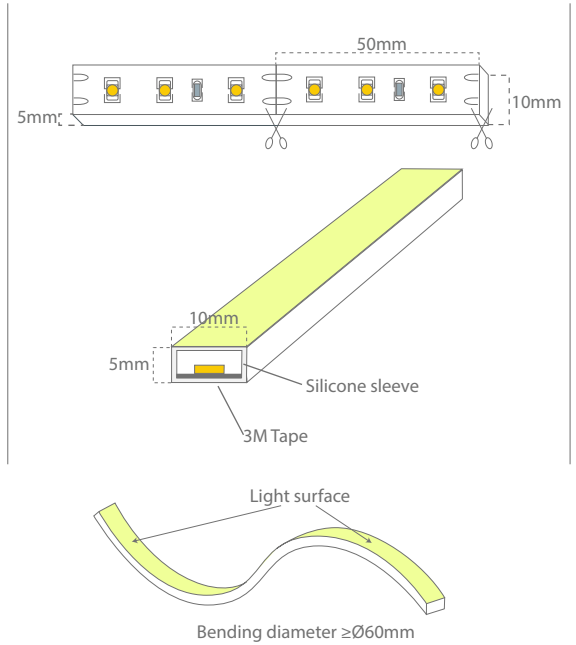

Casolux Marine light

Marine light system

LINE - LED Flexible silicone strip - IP67

GB

IP67-R

Power
4,8 w/m

Efficiency
524 Lm/m

Lifetime
50.000 Hours
(70% Lumen maintenance)

Input
12 / 24VDC

Material
Silicone

Product code	IP	Lumen	Beam	Power	Volt	CCT	CRI
CALL12V-4,8W-5000x10x5NW	IP67-R	524 Lm/m	120°	4,8 W/m	12 VDC	4000 K	> 80
CALL24V-4,8W-5000x10x5NW	IP67-R	524 Lm/m	120°	4,8 W/m	24 VDC	4000 K	> 80

Feature

- IP67 Flexible and cuttable line led strip made of silicone.
- Ultra flexibel strip.
- UV resistant.
- 3M VHB tape at backside.
- Operating temperature -20° - +45°

Benefit

- High reliability
- Maintenance free
- Cut option for every 5 cm

Application

- Marine and Autocamp light indoor / outdoor

Accessories:

- 20 pcs screws.
- 10 pcs plastic clips.
- Front cap
- End cap
- 28 cm DC wire.