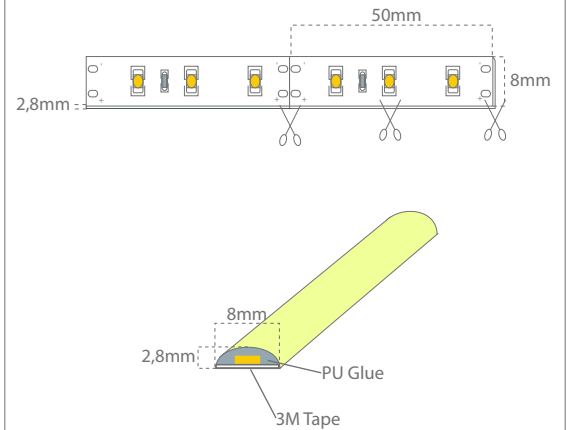

Casolux Marine light

Marine light system

LINE - LED Flexible PU strip - IP54

GB

IP54

Power
4,8 w/m

Efficiency
380 Lm/m

Lifetime
50.000 Hours
(70% Lumen maintenance)

Input
12 / 24 VDC

Material
PU

Product code	Length	Lumen output	Beam	Power	CCT	CRI
CALL 12VDC IP54	250,500,850,1000,1300,2500,3500,5000mm	380 lm/m	120°	4,8 w/m	3000 K	> 80
CALL 24 VDC IP54	1000,2000,3000,4000,5000	380 lm/m	120°	4,8 w/m	3000 K	> 80

Feature

- IP54 Flexible and cuttable LED band.
- LED's are sealed in polyurethane.
- 60 LED's per meter.
- 30 cm cable in one end, other end without cable.
- 3M tape at backside.

Benefit

- High reliability
- Maintenance free
- Cut option for every 5 cm

Application

- Marine light

Accessories:

Plastic clips.
30 cm DC wire.