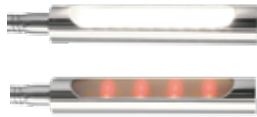

Casolux Marine light

Marine light system

MALENE TOUCH FLAT BASE

GB

IP54

Power
0,5 - 2 w

Efficiency
85 - 340
Lm/w

Lifetime
50.000 Hours
(70% Lumen maintenance)

Input
10-18 VDC
20-30 VDC

Material
Stainless steel

MALENE TOUCH
FLAT BASE

MALENE TOUCH
FLAT BASE MINI

Product code	Lumen output	Beam	Power	CCT	CRI	LED brand
MALENE-TOUCH-TABLE-10-18VDC	170 lm	110°	0,5 - 2 w	RED - 3000K	> 80	CREE
MALENE-TOUCH-TABLE-20-30VDC	170 lm	110°	0,5 - 2 w	RED - 3000K	> 80	CREE
MALENE-TOUCH-TABLE-MINI-10-18VDC	170 lm	110°	0,5 - 2 w	RED - 3000K	> 80	CREE
MALENE-TOUCH-TABLE-MINI-20-30VDC	170 lm	110°	0,5 - 2 w	RED - 3000K	> 80	CREE

Feature

- IP54 design with integral thermal management for long life
- High precision machining ensures perfect mechanical fit for long life
- Stainless steel ensures corrosion free product in damp environment
- Red and white LEDs (3000 Kelvin = warm white)
- Switch with touch function at the top of the lamp

Material

- Base and head: Stainless steel
- Flex: Stainless steel inner core, brass with chrome outside
- Flex: Also available in other flex tube lengths and in upholstered leather or in colored Polyolefin cover