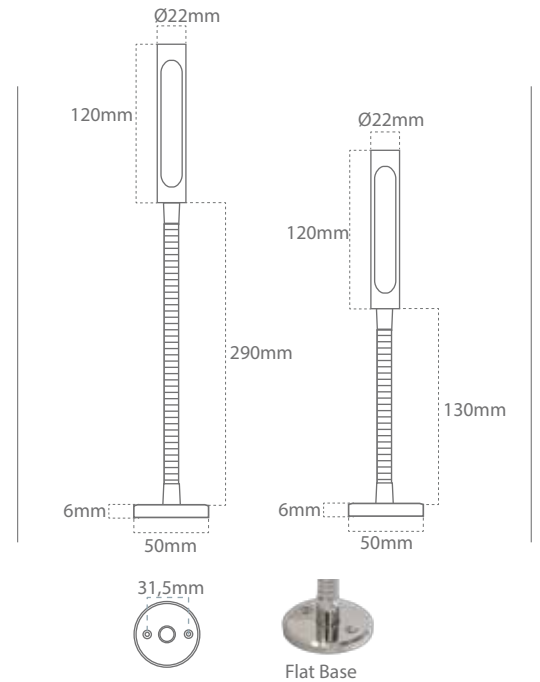

Casolux Marine light

Marine light system

MALENE TOUCH FLAT BASE

GB

IP54

Power
0,5 - 2 w

Efficiency
85 - 340
Lm/w

Lifetime
50.000 Hours
(70% Lumen maintenance)

Input
10-18 VDC
20-30 VDC

Material
Stainless steel

MALENE TOUCH
FLAT BASE

MALENE TOUCH
FLAT BASE MINI

Product code	Lumen output	Beam	Power	CCT	CRI	LED brand
MALENE-TOUCH-TABLE-10-18VDC	170 lm	110°	0,5 - 2 w	RED - 3000K	> 80	CREE
MALENE-TOUCH-TABLE-20-30VDC	170 lm	110°	0,5 - 2 w	RED - 3000K	> 80	CREE
MALENE-TOUCH-TABLE-MINI-10-18VDC	170 lm	110°	0,5 - 2 w	RED - 3000K	> 80	CREE
MALENE-TOUCH-TABLE-MINI-20-30VDC	170 lm	110°	0,5 - 2 w	RED - 3000K	> 80	CREE

Feature

- IP54 design with integral thermal management for long life
- High precision machining ensures perfect mechanical fit for long life
- Stainless steel ensures corrosion free product in damp environment
- Red and white LEDs (3000 Kelvin = warm white)
- Switch with touch function at the top of the lamp

Material

- Base and head: Stainless steel
- Flex: Stainless steel inner core, brass with chrome outside
- Flex: Also available in other flex tube lengths and in upholstered leather or in colored Polyolefin cover