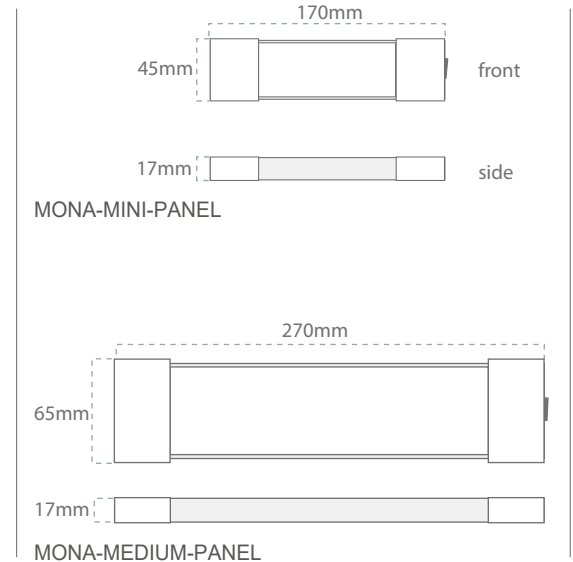

MONA panel

GB

IP44

Power
2,4 - 4,8 w

Efficiency
100-150 Lm/w

Lifetime
50.000 Hours
(70% Lumen maintenance)

Input
10-30 VDC

Material
Plastic /
Aluminum

MONA-MINI-PANEL

MONA-MEDIUM-PANEL

side

Product code	Lumen output	Beam	Power	CCT	CRI
MONA-MINI-PANEL-2,4W	240 lm	60°	2,4 w	3000 K	> 80
MONA-MEDIUM-PANEL-4,8W	720 lm	60°	4,8 w	3000 K	> 80

Feature

- Light panel for engine room
- IP44 design with integral thermal management for long life.
- High precision machining ensures perfect mechanical fit for long life.
- Panels can also be custom made in other lengths and widths