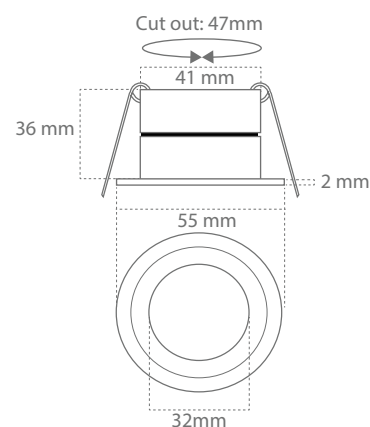

Input
10-30 VDC
(350mA)

Material
Aluminum

Product code	Lumen output	Beam	Power	CCT	CRI
MIE	1030 lm	25°	3 w	2700 K	> 80

Feature

- IP54 design with integral thermal management for long life
- High precision machining ensures perfect mechanical fit for long life
- Anodized aluminum ensures corrosion free product in damp environment
- Also available in 350mA
- High power COB-LED