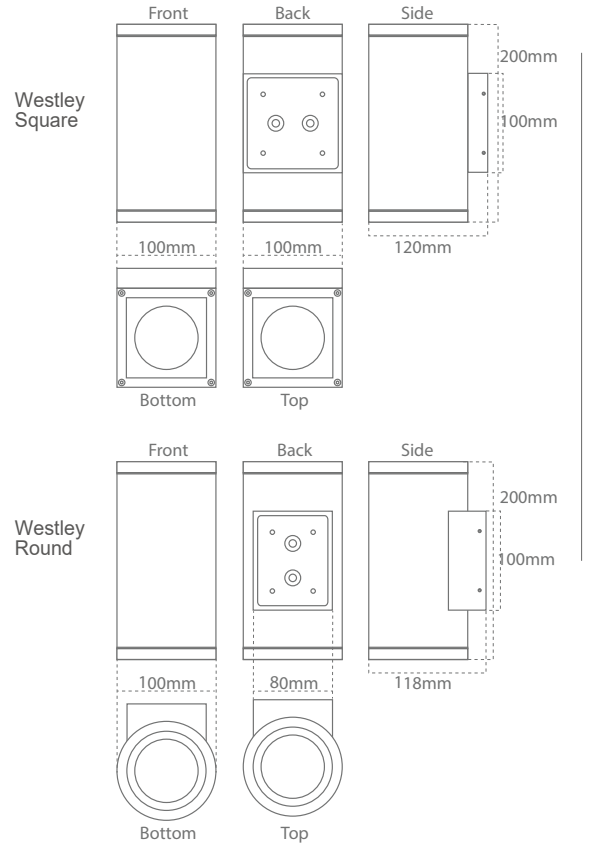

Input
220-240 VAC

Material
Aluminum

Westley Square

Westley Round

Westley Square
Top and Bottom

Westley Round
Top and Bottom

Product code	Lumen output	Beam	Power	CCT	CRI
WESTLEY-SQUARE-AL-BLACK	2300 lm	2 x 85°	24 w	3000K	> 80
WESTLEY-ROUND-AL-BLACK	2300 lm	2 x 85°	24 w	3000K	> 80

Feature

- Large powerful double wall lamp in square and round shape
- IP65 design with integral thermal management for long life
- Hard anodized aluminum ensures corrosion free product in damp environment