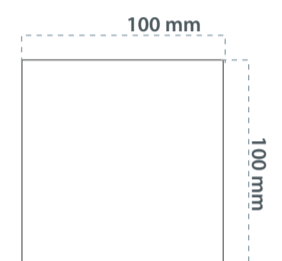

CECILJE SQUARE SMALL

GB

IP65
[5m]

Power
6 w

Efficiency
65 Lm/w

Lifetime
40.000 timer
(L70%)

Input
10-30 VDC
230 V

Material
Aluminum

Black

White

Product code	Lumen output	Beam	Power	CCT	CRI	LED brand
CECILJE-AL-SQS-BL-6W-WW-IP65	390 lm	120°	6 w	3000 K	> 83	Philips
CECILJE-AL-SQS-WH-6W-WW-IP65	390 lm	120°	6 w	3000 K	> 83	Philips

Feature