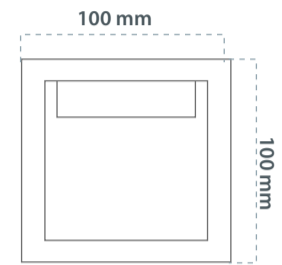

CECILJE SQUARE SMALL

GB

IP65
[5m]

Power
6 w

Efficiency
65 Lm/w

Lifetime
40.000 timer
(L70%)

Input
10-30 VDC
230 V

Material
Aluminum

Black

White

Product code	Lumen output	Beam	Power	CCT	CRI	LED brand
CECILJE-AL-SQS-BL-6W-WW-IP65	390 lm	120°	6 w	3000 K	> 83	Philips
CECILJE-AL-SQS-WH-6W-WW-IP65	390 lm	120°	6 w	3000 K	> 83	Philips

Feature