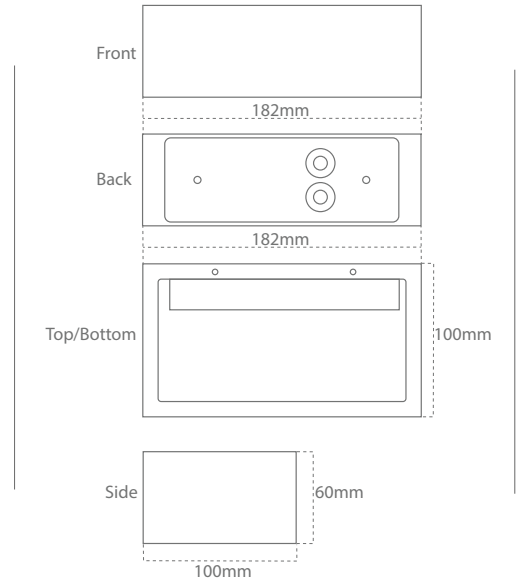

Black

White

Side

Back

Product code	Lumen output	Beam	Power	CCT	CRI	LED brand
CECILJE-AL-SQ-BLACK	390 lm	2 x 140°	6 w	2700 K	> 83	Philips
CECILJE-AL-SQ-WHITE	390 lm	2 x 140°	6 w	2700 K	> 83	Philips

Feature

- IP65 design with integral thermal management for long life
- High precision machining ensures perfect mechanical fit for long life
- Hard anodized aluminum ensures corrosion free product in damp environment