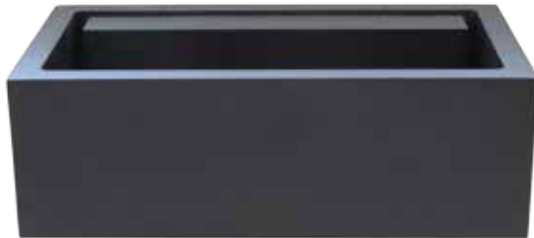

CECILJE SQUARE

GB

IP65

Power
6 w

Efficiency
65 Lm/w

Lifetime
50.000 timer
(L70%)

Input
230 V

Material
Aluminum

Black

White

Side

Back

Product code	Lumen output	Beam	Power	CCT	CRI	LED brand
CECILJE-AL-SQ-BLACK	390 lm	2 x 140°	6 w	2700 K	> 83	Philips
CECILJE-AL-SQ-WHITE	390 lm	2 x 140°	6 w	2700 K	> 83	Philips

Feature

- IP65 design with integral thermal management for long life
- High precision machining ensures perfect mechanical fit for long life
- Hard anodized aluminum ensures corrosion free product in damp environment

Material

- Hard Anodized aluminum 50 µm

Benefit

- High reliability
- Maintenance free

Application

- General lighting

Customized solution

- CCT (Colour temperatur) from 2700 - 6000 Kelvin
- Aluminum can be coated in different colours
- Can be made with dimmer function