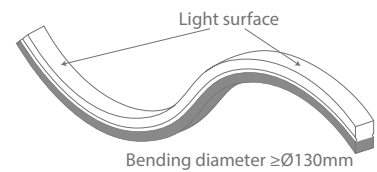

# Casolux Marine light

Marine light system

LED - 10x10mm 4W pr meter - Top view

GB

IP67

Power  
4 w/m

Efficiency  
250Lm/m

Lifetime  
50.000 Hours  
(70% Lumen maintenance)

Input  
12 / 24 VDC

Material  
Silicone

Product code	Lumen	Beam	Power	CCT	CRI
CALL-24V-4W-10000x10x10ww	250 Lm/m	150°	4w/m	3000 K	> 80
CALL-12V-4W-10000x10x10ww	250 Lm/m	150°	4w/m	3000 K	> 80

## Feature

- Flexible and cuttable line led strip made of silicone.
- Ultra flexibel with a bending diameter of 130mm.
- Saltwater, UV and Flame resistant.
- Seamless light without shadows.
- Working temperatur -20° - +45°