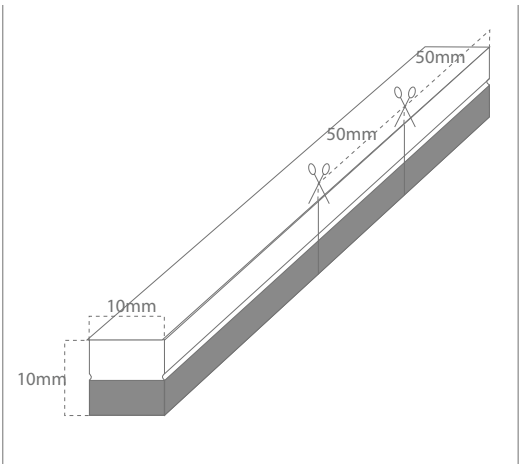

# Casolux Marine light

Marine light system

LED - 10x10mm 4W pr meter - Top view

GB

IP67

Power  
4 w/m

Efficiency  
250Lm/m

Lifetime  
50.000 Hours  
(70% Lumen maintenance)

Input  
12 / 24 VDC

Material  
Silicone

Product code	Lumen	Beam	Power	CCT	CRI
CALL-24V-4W-10000x10x10ww	250 Lm/m	150°	4w/m	3000 K	> 80
CALL-12V-4W-10000x10x10ww	250 Lm/m	150°	4w/m	3000 K	> 80

## Feature

- Flexible and cuttable line led strip made of silicone.
- Ultra flexibel with a bending diameter of 130mm.
- Saltwater, UV and Flame resistant.
- Seamless light without shadows.
- Working temperatur -20° - +45°