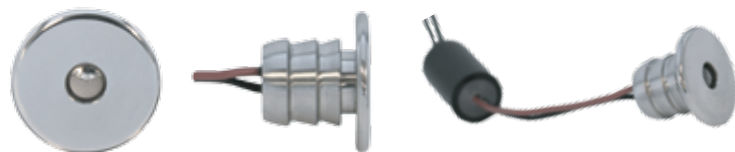

Casolux Marine light

Marine light system

MILLE

GB

IP65

Power
0,2 w

Efficiency
80 Lm/w

Lifetime
30.000 Hours
(70% Lumen maintenance)

Input
10-30 VDC

Material
Stainless steel

Product code	Lumen output	Beam	Power	CCT	CRI	LED brand
MILLE-SS-WHITE	40 lm	40°	0,2 w	3000K	> 85	CREE
MILLE-SS-RED	40 lm	40°	0,2 w	RED	> 85	CREE
MILLE-SS-BLUE	40 lm	40°	0,2 w	BLUE	> 85	CREE
MILLE-MINI-SS-WHITE	40 lm	40°	0,2 w	3000K	> 85	CREE

Feature

- Stainless steel (316) ensures corrosion free product in damp environment.
- Courtesy lighting for marine use
- IP65 design with integral thermal management for long life
- High precision machining ensures perfect mechanical fit for long life
- LED light colour available in white, red or blue

Material

- Aisi 316 stainless steel

Benefit

- High reliability
- Maintenance free

Application

- Marine light