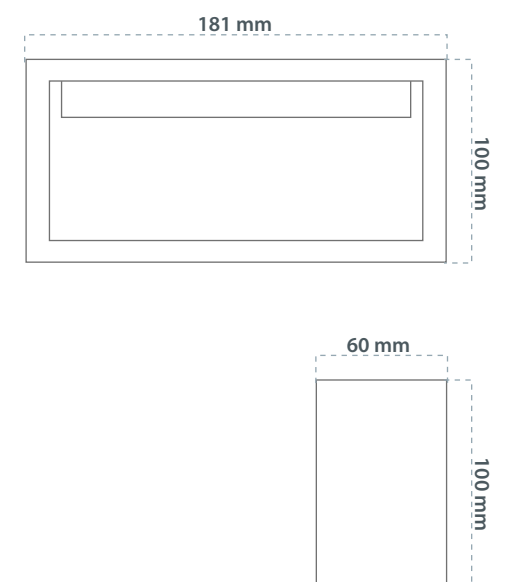

CECILJE SQUARE

GB

IP65
[5m]

Power
6 w

Efficiency
65 Lm/w

Lifetime
40.000 timer
(L70%)

Input
10-30 VDC
230 V

Material
Aluminum

Black

White

Product code	Lumen output	Beam	Power	CCT	CRI	LED brand
CECILJE-AL-SQ-BL-6W-WW-IP65	390 lm	120°	6 w	3000 K	> 83	Philips
CECILJE-AL-SQ-WH-6W-WW-IP65	390 lm	120°	6 w	3000 K	> 83	Philips

Feature

- IP65 design with integral thermal management for long life
- High precision machining ensures perfect mechanical fit for long life
- Hard anodized aluminum ensures corrosion free product in damp environment