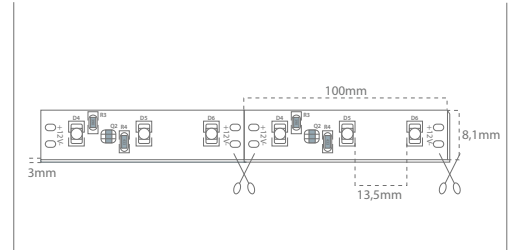

Casolux Marine light

Marine light system

LED - Flex

GB

IP65

Power
4,8 w/m

Efficiency
380 Lm/m

Lifetime
50.000 Hours
(70% Lumen maintenance)

Input
12 / 24 VDC

Material
PU

Product code	Lumen output	Beam	Power	CCT	CRI
LED-Flex	380 lm/w	120°	4,8 w/m	3000 K	> 80

Feature

- Flexible and cuttable line led module
- IP65 design with integral thermal management for long life
- High precision machining ensures perfect mechanical fit for long life

Benefit

- High reliability
- Maintenance free
- Cut option for every 10 cm

Application

- Marine light